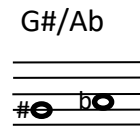

Peter Worrell One Handed Clarinet Left Hand fingering chart

E	F	F#	G	G#/Ab	A

A#/Bb	B	C	C#/Db	D	D#/Eb

A#/Bb

B

C

C#/Db

D