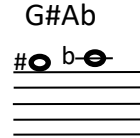

Peter Worrell One Handed Clarinet Left Hand fingering chart

E	F	F#	G	G#/Ab	A

A#/Bb	B	C	C#/Db	D	D#/Eb

A#/Bb

B

C

C#/Db

D