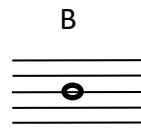

Peter Worrell One Handed Clarinet Left Hand fingering chart

E	F	F#	G	G#/Ab	A

A#/Bb	B	C	C#/Db	D	D#/Eb

A#/Bb

B

C

C#/Db

D