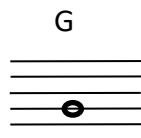

Peter Worrell One Handed Clarinet Left Hand fingering chart

E	F	F#	G	G#/Ab	A

A#/Bb	B	C	C#/Db	D	D#/Eb

A#/Bb

B

C

C#/Db

D