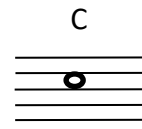

Peter Worrell One Handed Clarinet Left Hand fingering chart

E	F	F#	G	G#/Ab	A

A#/Bb	B	C	C#/Db	D	D#/Eb

A#/Bb

B

C

C#/Db

D