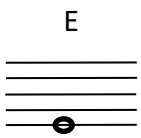

Peter Worrell One Handed Clarinet Left Hand fingering chart

E	F	F#	G	G#/Ab	A

A#/Bb	B	C	C#/Db	D	D#/Eb

A#/Bb

B

C

C#/Db

D