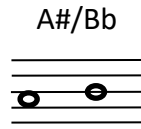

Peter Worrell One Handed Clarinet Left Hand fingering chart

E	F	F#	G	G#/Ab	A

A#/Bb	B	C	C#/Db	D	D#/Eb

A#/Bb

B

C

C#/Db

D