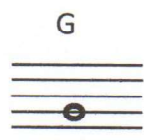

# Peter Worrell One Handed Clarinet Left Hand fingering chart

E	F	F#	G	G#/Ab	A
					
					

---

A#/Bb	B	C	C#/Db	D	D#/Eb
					
					

A#/Bb

B

C

C#/Db