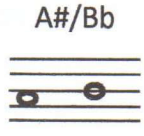

# Peter Worrell One Handed Clarinet Left Hand fingering chart

E	F	F#	G	G#/Ab	A
					
					

---

A#/Bb	B	C	C#/Db	D	D#/Eb
					
					

A#/Bb

B

C

C#/Db