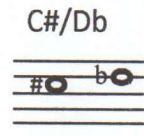

# Peter Worrell One Handed Clarinet Left Hand fingering chart

E	F	F#	G	G#/Ab	A
					
					

---

A#/Bb	B	C	C#/Db	D	D#/Eb
					
					

A#/Bb

B

C

C#/Db