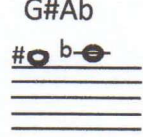

# Peter Worrell One Handed Clarinet Left Hand fingering chart

E	F	F#	G	G#/Ab	A
					
					

---

A#/Bb	B	C	C#/Db	D	D#/Eb
					
					

A#/Bb

B

C

C#/Db