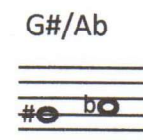

# Peter Worrell One Handed Clarinet Left Hand fingering chart

E	F	F#	G	G#/Ab	A
					
					

---

A#/Bb	B	C	C#/Db	D	D#/Eb
					
					

A#/Bb

B

C

C#/Db