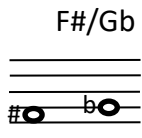

Peter Worrell One Handed Clarinet Left Hand fingering chart.

Resin clarinet.

E	F	F#	G	G#/Ab	A
					
					

A#/Bb	B	C	C#/Db	D	D#/Eb
					
					

A#/Bb

B

C

C#/Db