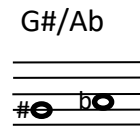

Peter Worrell One Handed Clarinet Left Hand fingering chart.

Resin clarinet.

E	F	F#	G	G#/Ab	A
					
					

A#/Bb	B	C	C#/Db	D	D#/Eb
					
					

A#/Bb

B

C

C#/Db