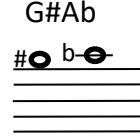

Peter Worrell One Handed Clarinet Left Hand fingering chart.

Resin clarinet.

E	F	F#	G	G#/Ab	A
					
					

A#/Bb	B	C	C#/Db	D	D#/Eb
					
					

A#/Bb

B

C

C#/Db