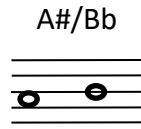

Peter Worrell One Handed Clarinet Left Hand fingering chart.

Resin clarinet.

E	F	F#	G	G#/Ab	A
					
					

A#/Bb	B	C	C#/Db	D	D#/Eb
					
					

A#/Bb

B

C

C#/Db